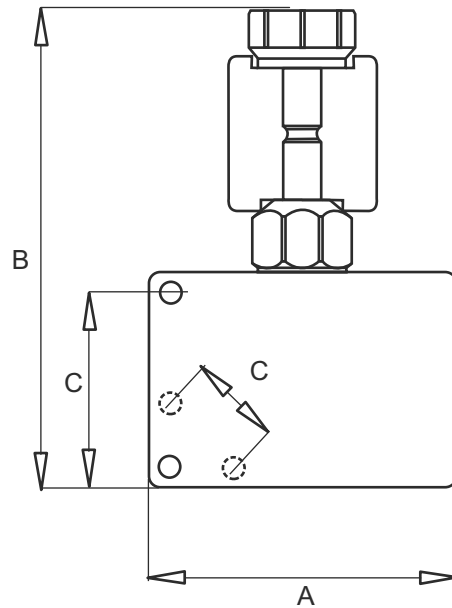

Elettrovalvola 2-vie 2-posizioni, normalmente chiusa
Solenoid operated valves 2-way 2-positions, normally closed

Codice Code	Pressione Max Max pressure	Volt	Portata massima Max capacity	Portata Port size	A	B	C
EV009	210bar	24	40 l/min	3/8"	68mm	115mm	20,6mm
EV007	210bar	24	70 l/min	1/2"	80mm	125mm	53mm
EV008	210bar	24	70 l/min	3/4"	80mm	125mm	53mm