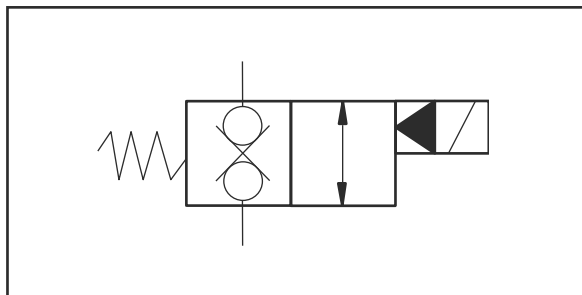

Elettrovalvola 2-vie 2-posizioni, normalmente chiusa
Solenoid operated valves 2-way 2-positions, normally closed

Codice Code	Pressione Max Max pressure	Volt	Portata massima Max capacity	Portata Port size	A	B	C
EV009	210bar	24	40 l/min	3/8"	68mm	115mm	20,6mm
EV007	210bar	24	70 l/min	1/2"	80mm	125mm	53mm
EV008	210bar	24	70 l/min	3/4"	80mm	125mm	53mm